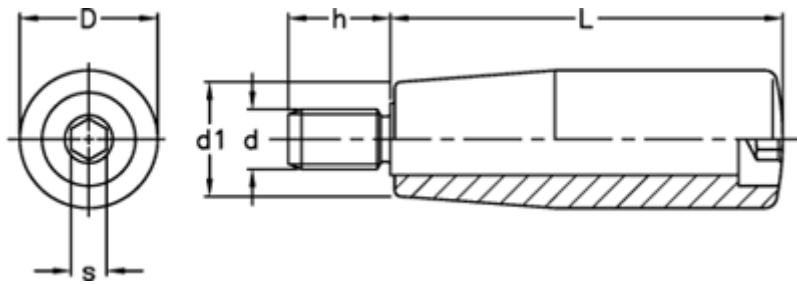

Article number: 2304022611

Description: E+G Revolving handle
I.281/80+x-M10

Measures

D	= 26
d1	= 21
d 6g	= M10
h	= 18
L	= 80
s	= 6